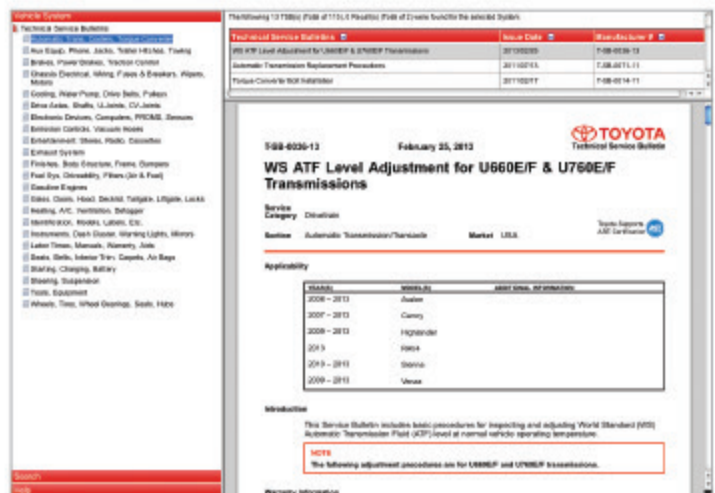

RepairPoint technical service bulletin