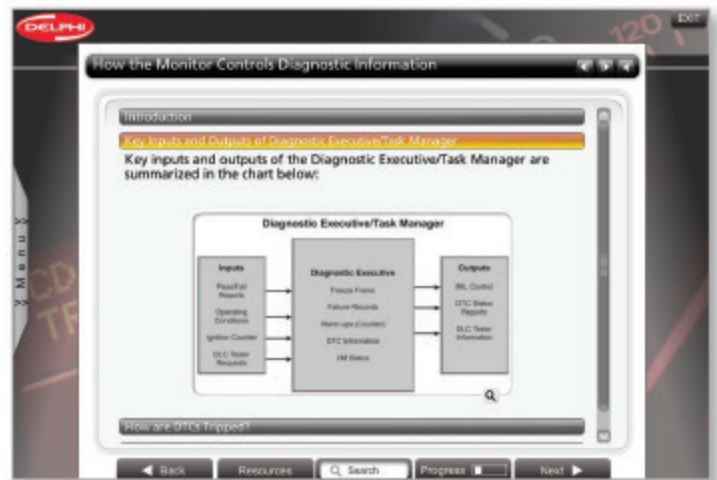

RepairPoint online training module

Training Module: A Smart Investment

As vehicles become more complex, technicians need to continue to sharpen their skills. Technicians can get the training they need through RepairPoint's comprehensive Training Module. Our training tools include:

- Self-study training courses on many topics—from diesel engines to hybrid and electric vehicles—help technicians brush up on their skills or add new ones. These convenient online courses are backed by Delphi's aftermarket expertise and include videos and diagrams.
- Education management tools like quizzes help technicians track their progress and look for areas of possible improvement.

Classes are currently available for technicians or service advisors. Training is a full-time job, but RepairPoint makes it easy to learn anytime, anywhere, at any pace.

With RepairPoint, everything you need comes in one complete online package to help you get the job done faster and easier while providing excellent customer service. It offers immediate access to OE service information and educational resources your customers will love.

Simply visit **Pronto-Net.com**
to access **RepairPoint!**

delphiautoparts.com/repairpoint

Delphi Product & Service Solutions | 5820 Delphi Drive, Troy, Michigan 48098 USA
Tel: (1) 877.GO.DELPHI

Not Just Quality. Delphi Quality.

Delphi RepairPoint

PROFESIONAL | SV11251-1181
ESSENTIALS | SV11252-1181

©2014 Delphi Automotive PLC. All rights reserved. DPSS-14-E-003